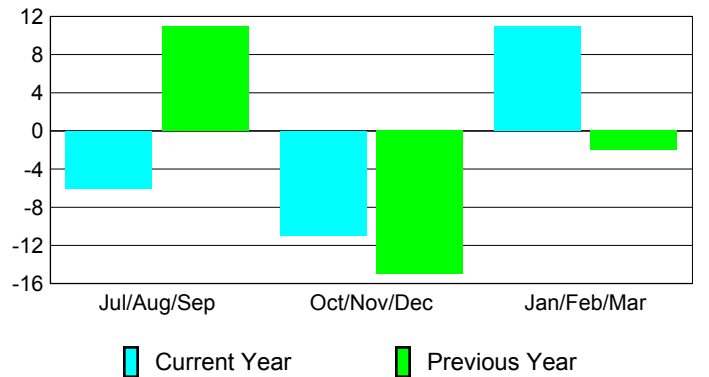

Gender Comparison 2009-2010

Male

Female